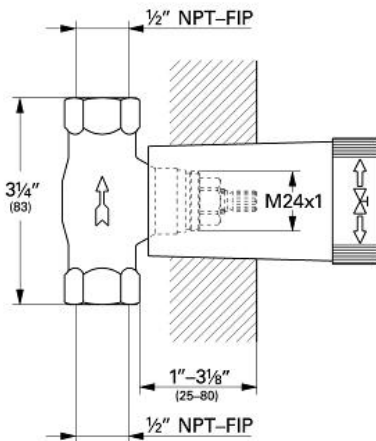

# Concealed stop-valve, 1/2"

MODEL # 29273000

Pure Freude  
an Wasser

## Product Description:

Concealed stop-valve, 1/2"

## Standard Specification:

- 1/2" Threaded union
- 1/2" (13 mm) NPT Male Threads